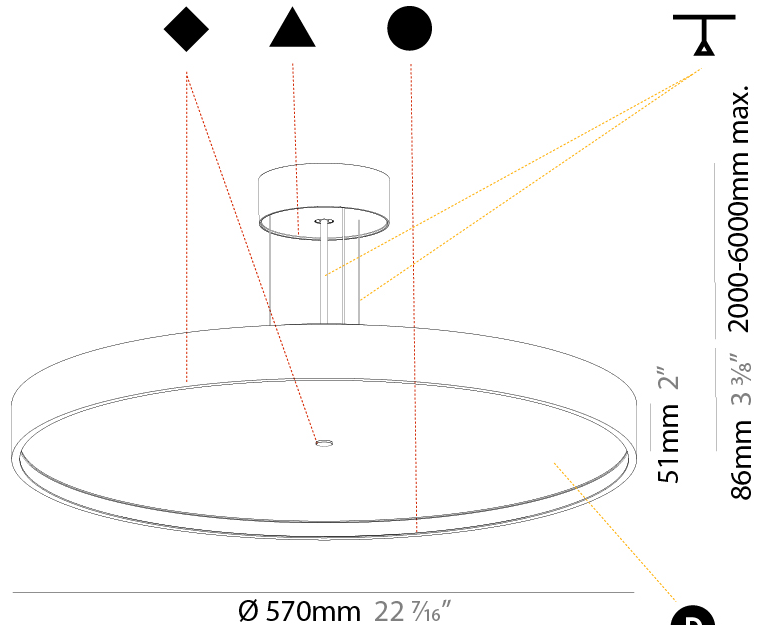

GENERAL

Series: Sign Diva
Subseries: Sign Diva Korona
Brand: Prolicht
Division: Architectural
Mounting Type: Suspension
Mounting Location: Ceiling
Subcategory: Pendant

PHYSICAL

Shape: Round
Diameter (mm): 570
Diameter (in): 22 7/16
Height (mm): 86
Height (in): 3 3/8
Light Distribution: Direct / Indirect
Weight (kg): 8.812
Weight (lbs): 19.43
Diffuser: PMMA - Opal / Micro-Prism / Sparkling Secret / Vintage Industrial
Fixture Finish: SSR / BKV / CWI / CRY / HAB / UFT / ITA / RUA / FTG / MYG / LOD / PUS / FRO / FUP / KIA / POP / BLS / SPG / MEY / GOH / GUM / CHC / COM / ABZ / JAG / OBR / MOS / ROR
Fixture Material: Extruded Aluminum / Steel
Cable Details: 2,000mm/78 3/4" or 6,000mm/236 1/4" Transparent Cable

ELECTRICAL

Lamp Type: LED (Zhaga Standard)
Input Wattage (W): 67
Total Output Wattage (W): 60.9
Dimming: Tri-Mode (Non-Dimming and Phase Dimming (120Vac only) and 0-10V Dimming)
Driver Included: Yes
Driver Location: Integrated
Driver Type: Constant Current - Universal
Driver Class: Class 2
Input Voltage (V): 120 - 277
Constant Current (MA): 350

LED

Color Temperature (°K): 2700 / 3000 / 3500 / 4000
Max. Delivered Lumen (lm): 6632 / 6728 / 6812 / 6951
Nominal Lumen (lm): 9097 / 9229 / 9344 / 9535
CRI: >90 CRI
Lamp Life (hrs): 50000

OPTICAL

RATINGS AND CERTIFICATIONS

Certified By: Certified for North American Standards
IP rating: IP20