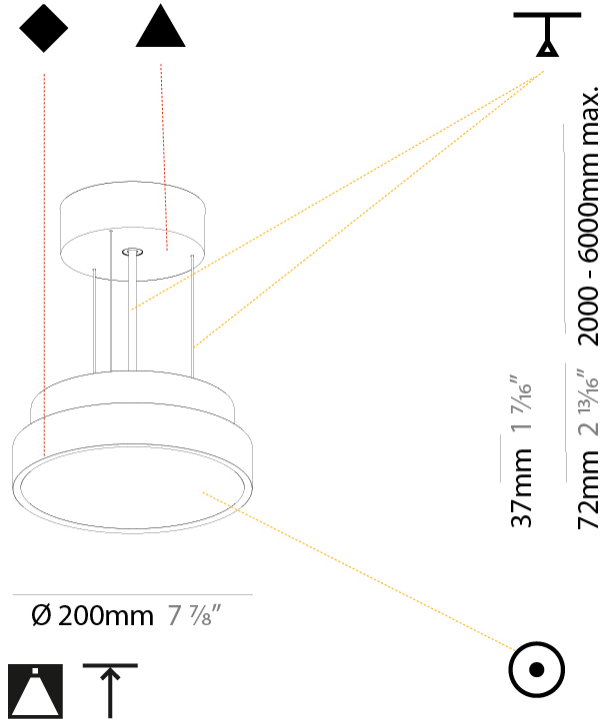

GENERAL

Series: Sign Diva
Subseries: Sign Diva
Brand: Prolicht
Division: Architectural
Mounting Type: Suspension
Mounting Location: Ceiling
Subcategory: Pendant

PHYSICAL

Shape: Round
Diameter (mm): 200
Diameter (in): 7 7/8
Height (mm): 72
Height (in): 2 13/16
Max. Overall Height (mm): 2072
Max. Overall Height (in): 81 9/16
Light Distribution: Direct
Weight (kg): 1.732
Weight (lbs): 3.818
Diffuser: PMMA - Opal / Micro-Prism / Sparkling Secret / Vintage Industrial with Shine Ring
Fixture Finish: SSR / BKV / CWI / CRY / HAB / UFT / ITA / RUA / FTG / MYG / LOD / PUS / FRO / FUP / KIA / POP / BLS / SPG / MEY / GOH / GUM / CHC / COM / ABZ / JAG / OBR / MOS / ROR
Fixture Material: Extruded Aluminum / Steel
Cable Details: 2000mm or 6000mm Transparent Cable

ELECTRICAL

Lamp Type: LED (Zhaga Standard)
Input Wattage (W): 12.1
Total Output Wattage (W): 11
Dimming: Tri-Mode (Non-Dimming and Phase Dimming (120Vac only) and 0-10V Dimming)
Driver Included: Yes
Driver Location: Integrated
Driver Type: Constant Current - Universal
Driver Class: Class 2
Input Voltage (V): 120 - 277
Constant Current (MA): 350

LED

Color Temperature (°K): 2700 / 3000 / 3500 / 4000
Max. Delivered Lumen (lm): 776 / 970 / 980 / 1000
CRI: >90 CRI
Lamp Life (hrs): 50000

OPTICAL

RATINGS AND CERTIFICATIONS

Certified By: Certified for North American Standards
IP rating: IP20