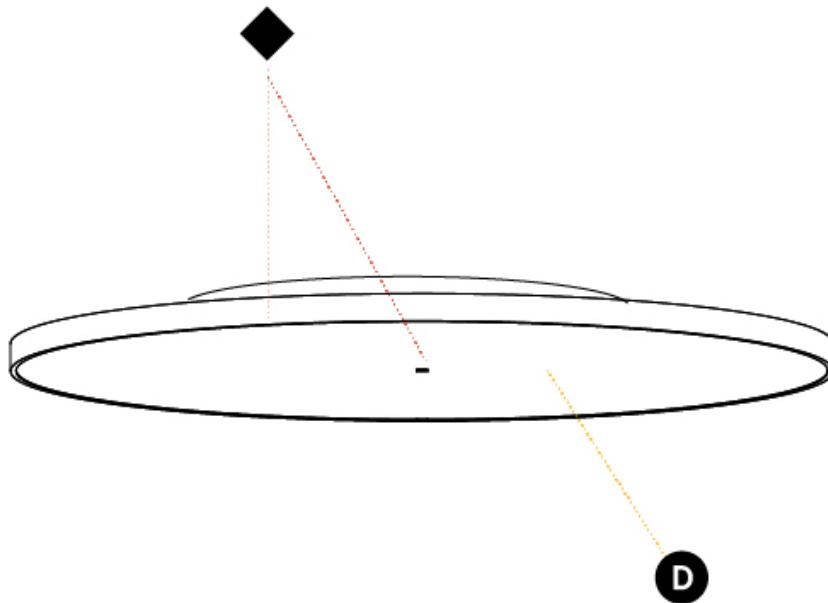

SIGN DIVA SURFACE

A3D094-

PROJECT _____

TYPE _____

SPECIFIER _____

QUANTITY _____

DATE _____