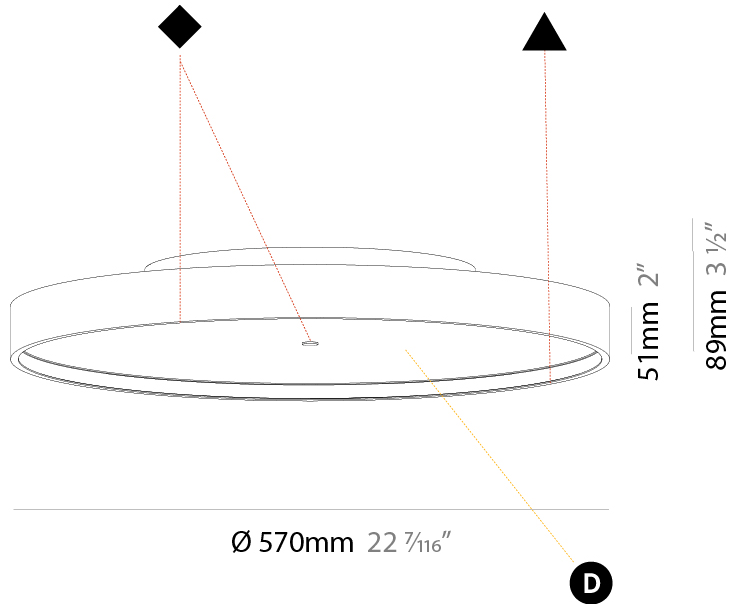

1. To build a product code in our configurator select the specify button on the base model # product page
2. To build a manual product code on this datasheet choose from the options listed below in blue font and add the suffix to the base model #

GENERAL

Series: Sign Diva
Subseries: Sign Diva Korona
Brand: Prolicht
Division: Architectural
Mounting Type: Surface
Mounting Location: Ceiling
Subcategory: Ambient

PHYSICAL

Shape: Round
Diameter (mm): 570
Diameter (in): 22 7/16
Height (mm): 89
Height (in): 3 1/2
Light Distribution: Direct
Weight (kg): 7.336
Weight (lbs): 16.173
Diffuser: PMMA - Opal/Micro-Prism/Sparkling Secret/Vintage Industrial
Fixture Finish: SSR / BKV / CWI / CRY / HAB / UFT / ITA / RUA / FTG / MYG / LOD / PUS / FRO / FUP / KIA / POP / BLS / SPG / MEY / GOH / GUM / CHC / COM / ABZ / JAG / OBR / MOS / ROR
Fixture Material: Extruded Aluminum / Steel

ELECTRICAL

Lamp Type: LED (Zhaga Standard)
Input Wattage (W): 58.3
Total Output Wattage (W): 53
Dimming: Tri-Mode (Non-Dimming and Phase Dimming (120Vac only) and 0-10V Dimming)
Driver Included: Yes
Driver Location: Integrated
Driver Type: Constant Current - Universal
Driver Class: Class 2
Input Voltage (V): 120 - 277
Constant Current (MA): 350

LED

Color Temperature (°K): 3000 / 3500 / 4000
Max. Delivered Lumen (lm): 6120 / 6233 / 6360
CRI: >90 CRI
Lamp Life (hrs): 50000

OPTICAL

RATINGS AND CERTIFICATIONS

Certified By: Certified for North American Standards
IP rating: IP20