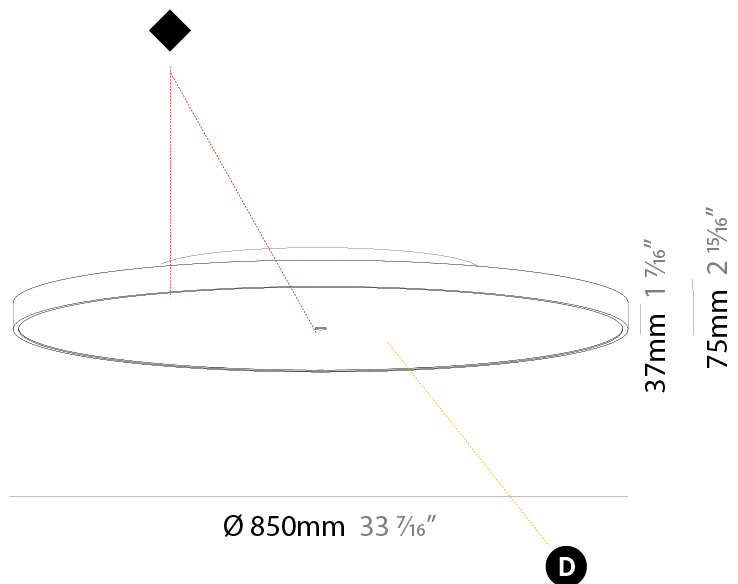

GENERAL

Series: Sign Diva
Subseries: Sign Diva
Brand: Prolicht
Division: Architectural
Mounting Type: Surface
Mounting Location: Ceiling
Subcategory: Ambient

PHYSICAL

Shape: Round
Diameter (mm): 850
Diameter (in): 33 7/16
Height (mm): 75
Height (in): 2 15/16
Light Distribution: Direct
Weight (kg): 12.925
Weight (lbs): 28.495
Diffuser: PMMA - Opal/Micro-Prism/Sparkling Secret/Vintage Industrial with Shine Ring
Fixture Finish: SSR / BKV / CWI / CRY / HAB / UFT / ITA / RUA / FTG / MYG / LOD / PUS / FRO / FUP / KIA / POP / BLS / SPG / MEY / GOH / GUM / CHC / COM / ABZ / JAG / OBR / MOS / ROR
Fixture Material: Extruded Aluminum / Steel

ELECTRICAL

Lamp Type: LED (Zhaga Standard)
Input Wattage (W): 96.8
Total Output Wattage (W): 76.8
Dimming: Tri-Mode (Non-Dimming and Phase Dimming (120Vac only) and 0-10V Dimming)
Driver Included: Yes
Driver Location: Integrated
Driver Type: Constant Current - Universal
Driver Class: Class 2
Input Voltage (V): 120 - 277
Constant Current (MA): 600

LED

Color Temperature (°K): 3000 / 3500 / 4000
Max. Delivered Lumen (lm): 11160 / 11388 / 11620
CRI: >90 CRI
Lamp Life (hrs): 50000

OPTICAL

RATINGS AND CERTIFICATIONS

Certified By: Certified for North American Standards
IP rating: IP20